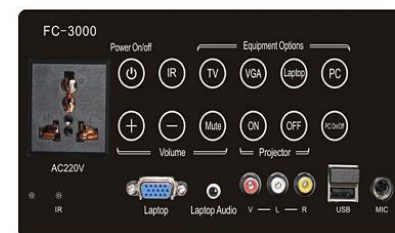

※ **Optional :** 1) i3/i5/i7/OPS mini PC

2) ID card to lock instead of standard keys

3) WiFi Module

※ **Patent Optional Accessory :** All in one remote controller

# Product Details:

**Slim Design:**  
1280x260x80mm

**Fully closed Top Cover**

**Top Interface**

**Working platform**

**Two control panels for options**

**Touchable Control Panel**

**Mechanical Keys Control Panel**