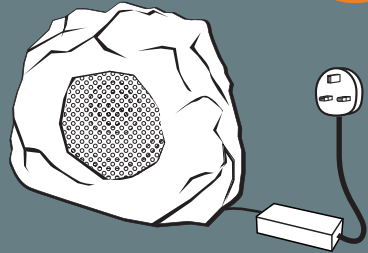

WHATS IN THE BOX

Every thing you need is in the box, simply connect your speakers to mains power, position them accordingly, pair any phone or tablet via Bluetooth and stream your music.

SINGLE GARDEN SPEAKER

- 1x Rock speaker with built in Amplifier and Bluetooth
- 5M of low voltage power cable
- Outdoor transformer with plug

Product code - 01620

IDEAL FOR SEATING AREAS

PAIR OF GARDEN SPEAKERS

- 1x Rock speaker with built in Amplifier and Bluetooth
- 1x Passive Rock Speaker
- 10M outdoor speaker cable
- Weather-proof cable connectors
- 5M of low voltage power cable
- Outdoor transformer with plug

Product code - 01622