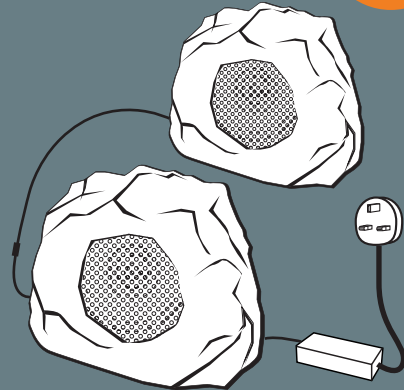

IDEAL FOR LARGER GARDENS

EXTENSION CABLES FOR THE PERFECT SPEAKER PLACEMENT

- 10M Speaker cable extension lead with connectors - 01643
- 5M Low voltage power extension lead with connectors - 01640